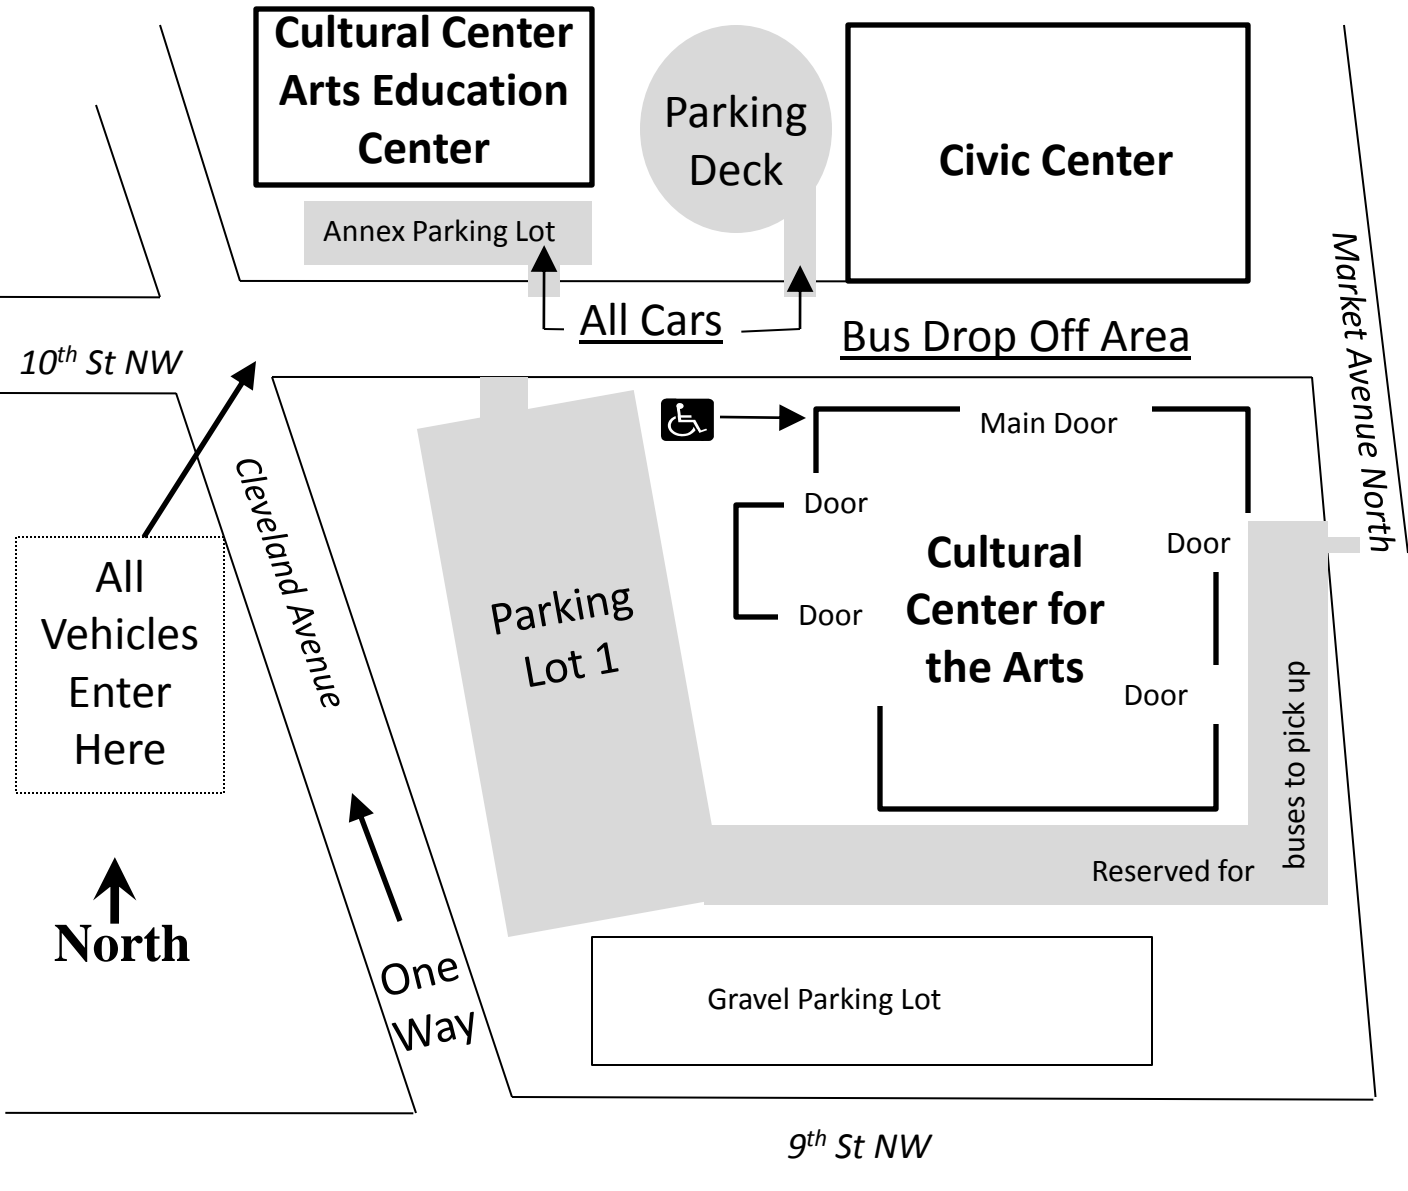

Parking Instructions for Kinder Concert

All vehicles should enter from the Cleveland Ave. side.

Cars may park in The Cultural Center Arts Education Center (Annex) Parking Lot or in the Parking Deck for no charge.

All Kinder Concert buses should enter from the Cleveland Ave. side and proceed to the Bus Drop Off Area between the Civic and Cultural Centers. **The traffic official will give you instructions for parking and student pick up.**